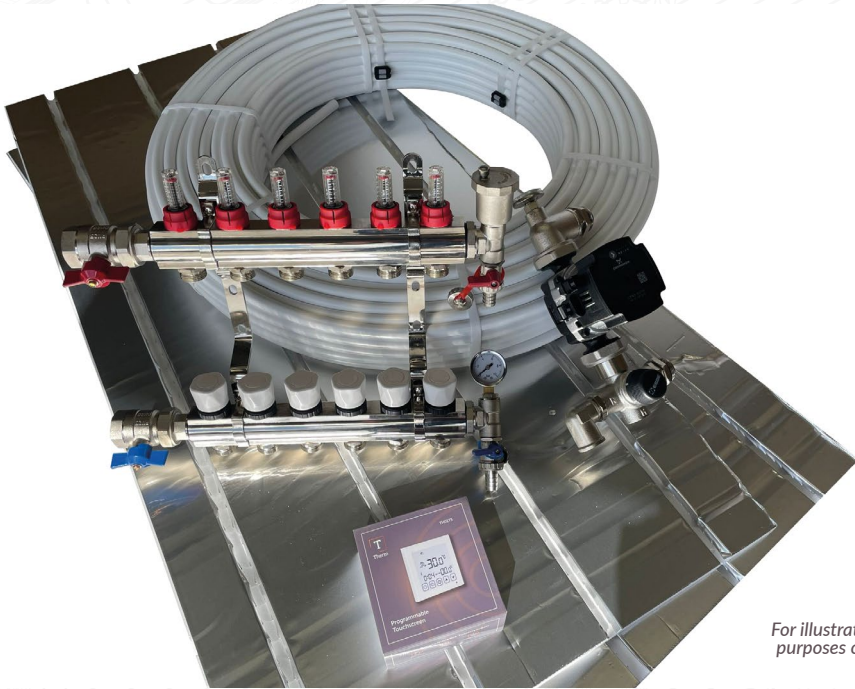

Therm

EPS FOILED KITS

For illustration purposes only

Kit20			Kit30		
Pipe	150m		Pipe	200m	
Manifold	2 port	x1	Manifold	2 port	x1
Control Pack		x1	Control Pack		x1
Manifold Connectors		x4	Manifold Connectors		x4
EPS Panels Foiled		x30	EPS Panels Foiled		x45
Thermostat		x1	Thermostat		x1

EXPLORE THE *Warmth*

Kit40			Kit50		
Pipe	300m		Pipe	350m	
Manifold	3 port	x1	Manifold	4 port	x1
Control Pack		x1	Control Pack		x1
Manifold Connectors		x6	Manifold Connectors		x8
EPS Panels Foiled		x60	EPS Panels Foiled		x75
Thermostat		x1	Thermostat		x1

Kit60			Kit70		
Pipe	400m		Pipe	500m	
Manifold	4 port	x1	Manifold	5 port	x1
Control Pack		x1	Control Pack		x1
Manifold Connectors		x8	Manifold Connectors		x10
EPS Panels Foiled		x90	EPS Panels Foiled		x105
Thermostat		x1	Thermostat		x1